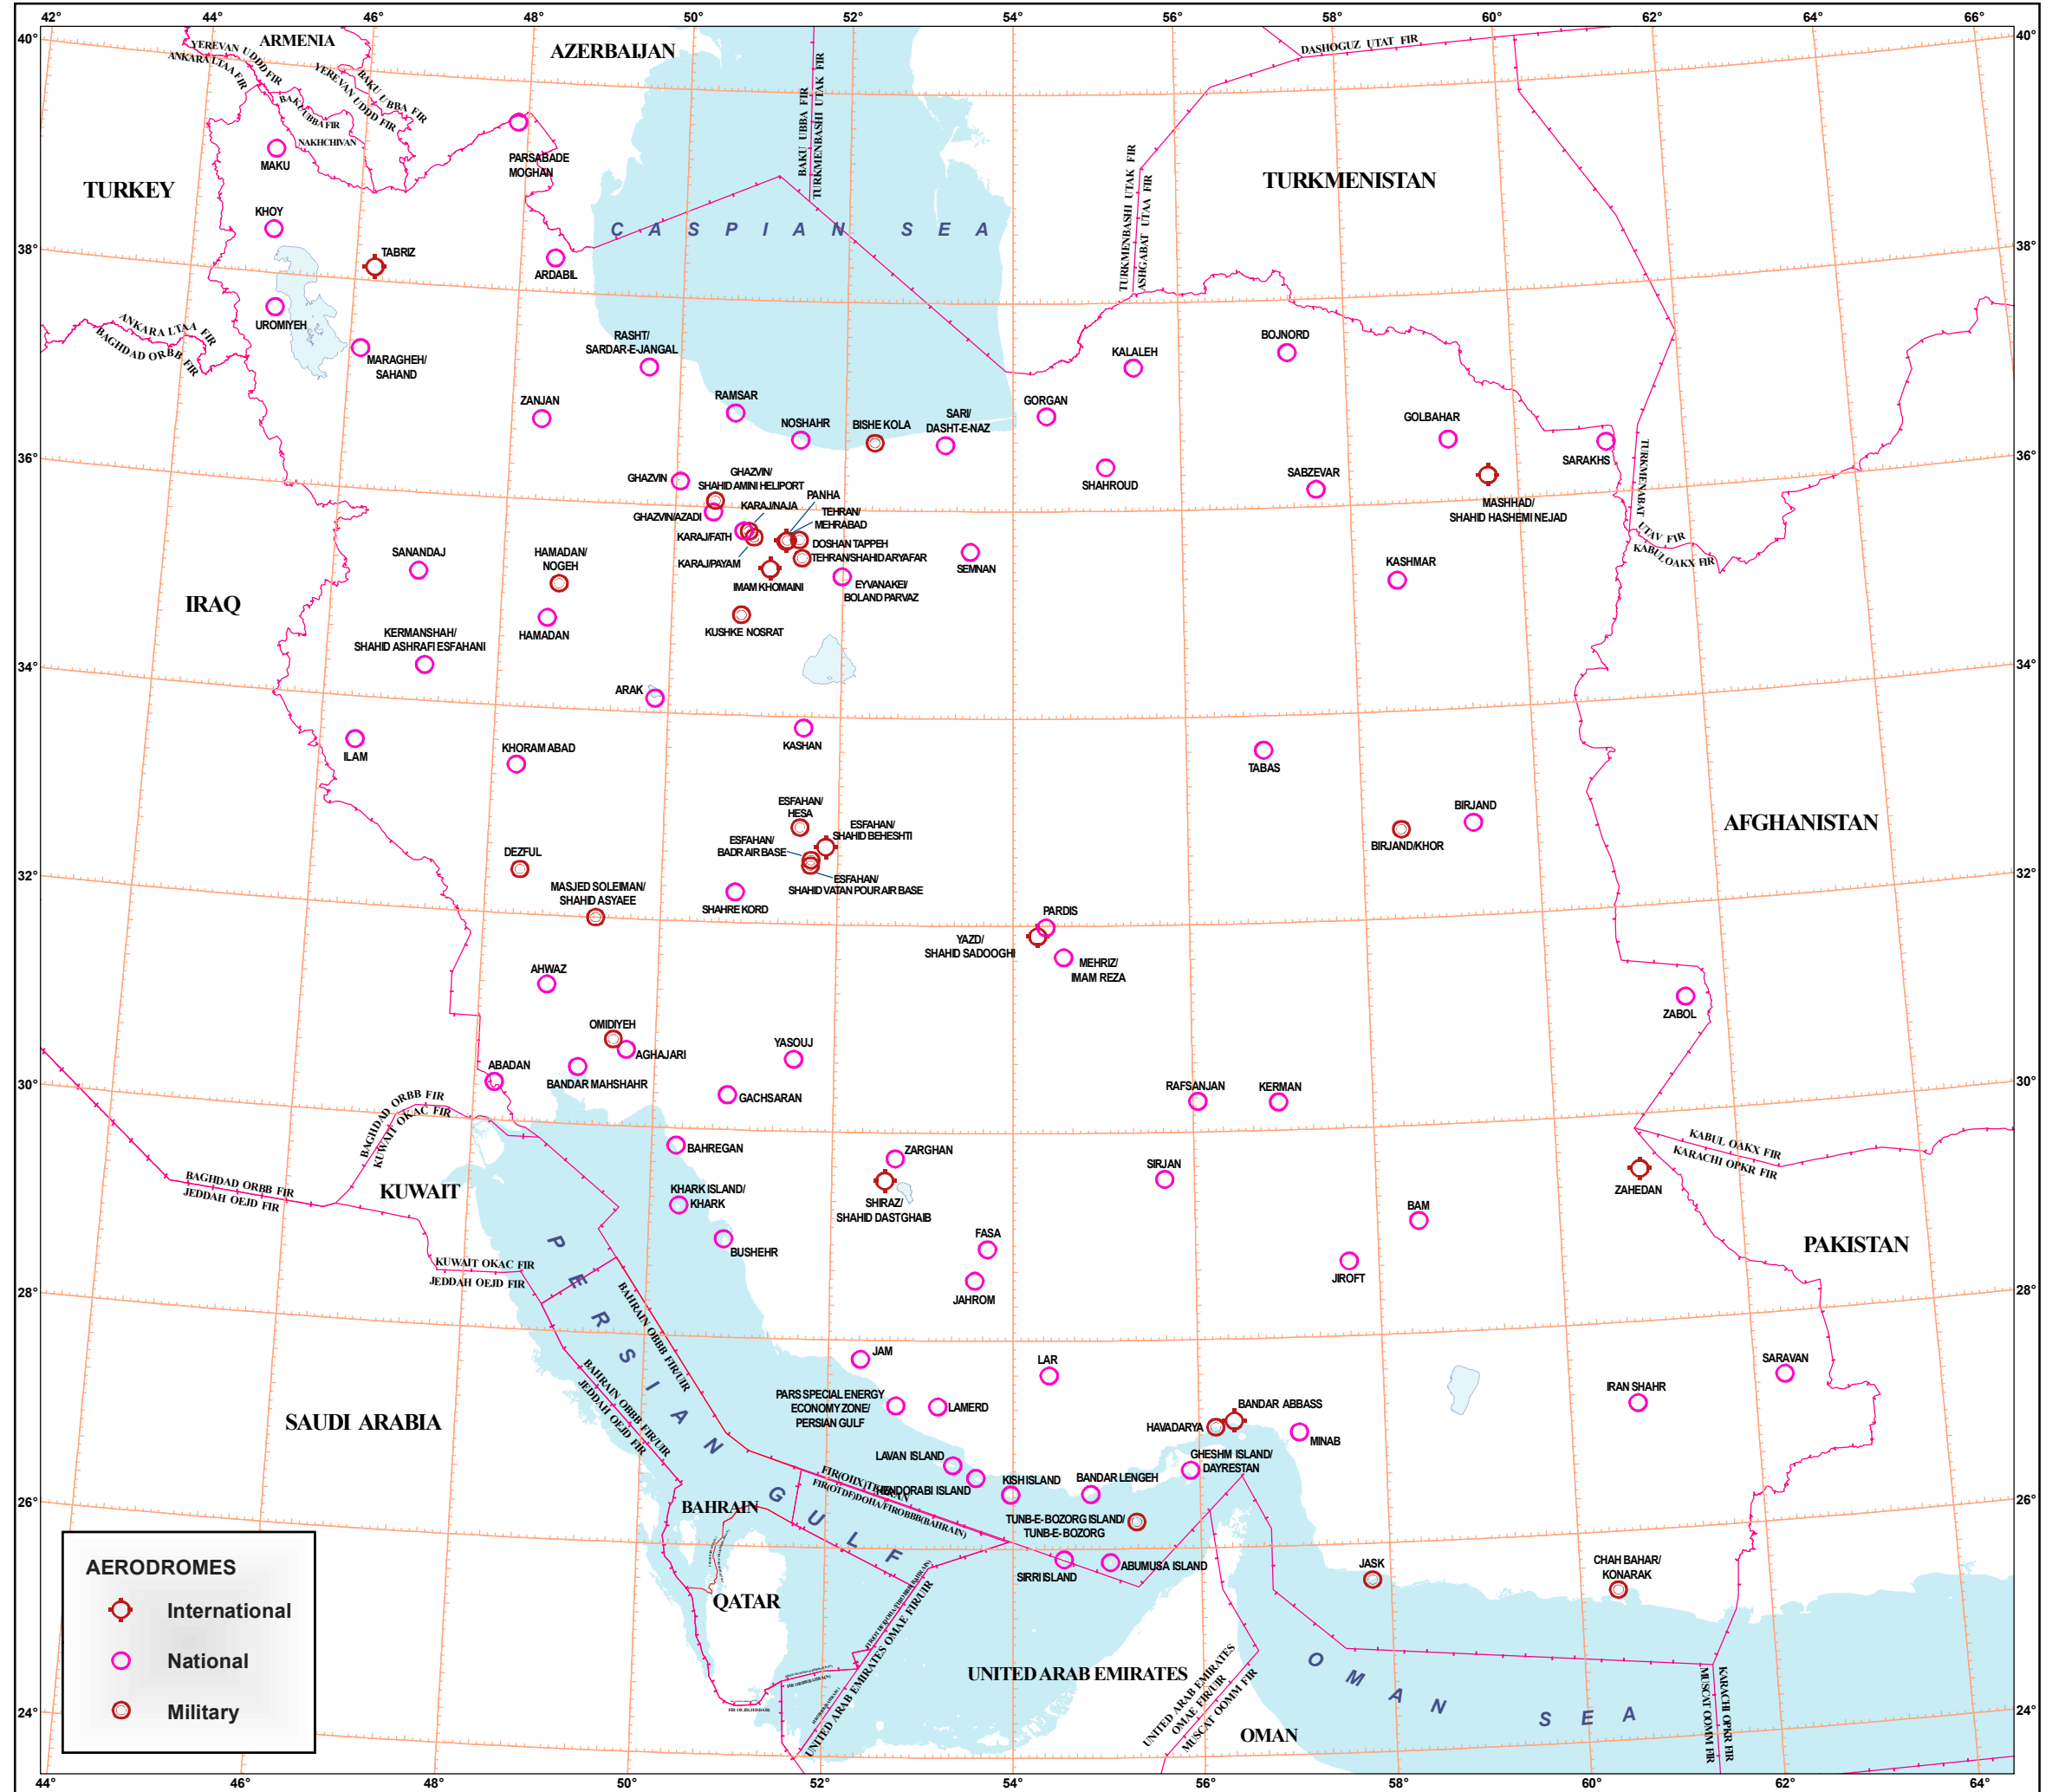

AERODROMES INDEX - CHART

AERODROMES

- International
- National
- Military