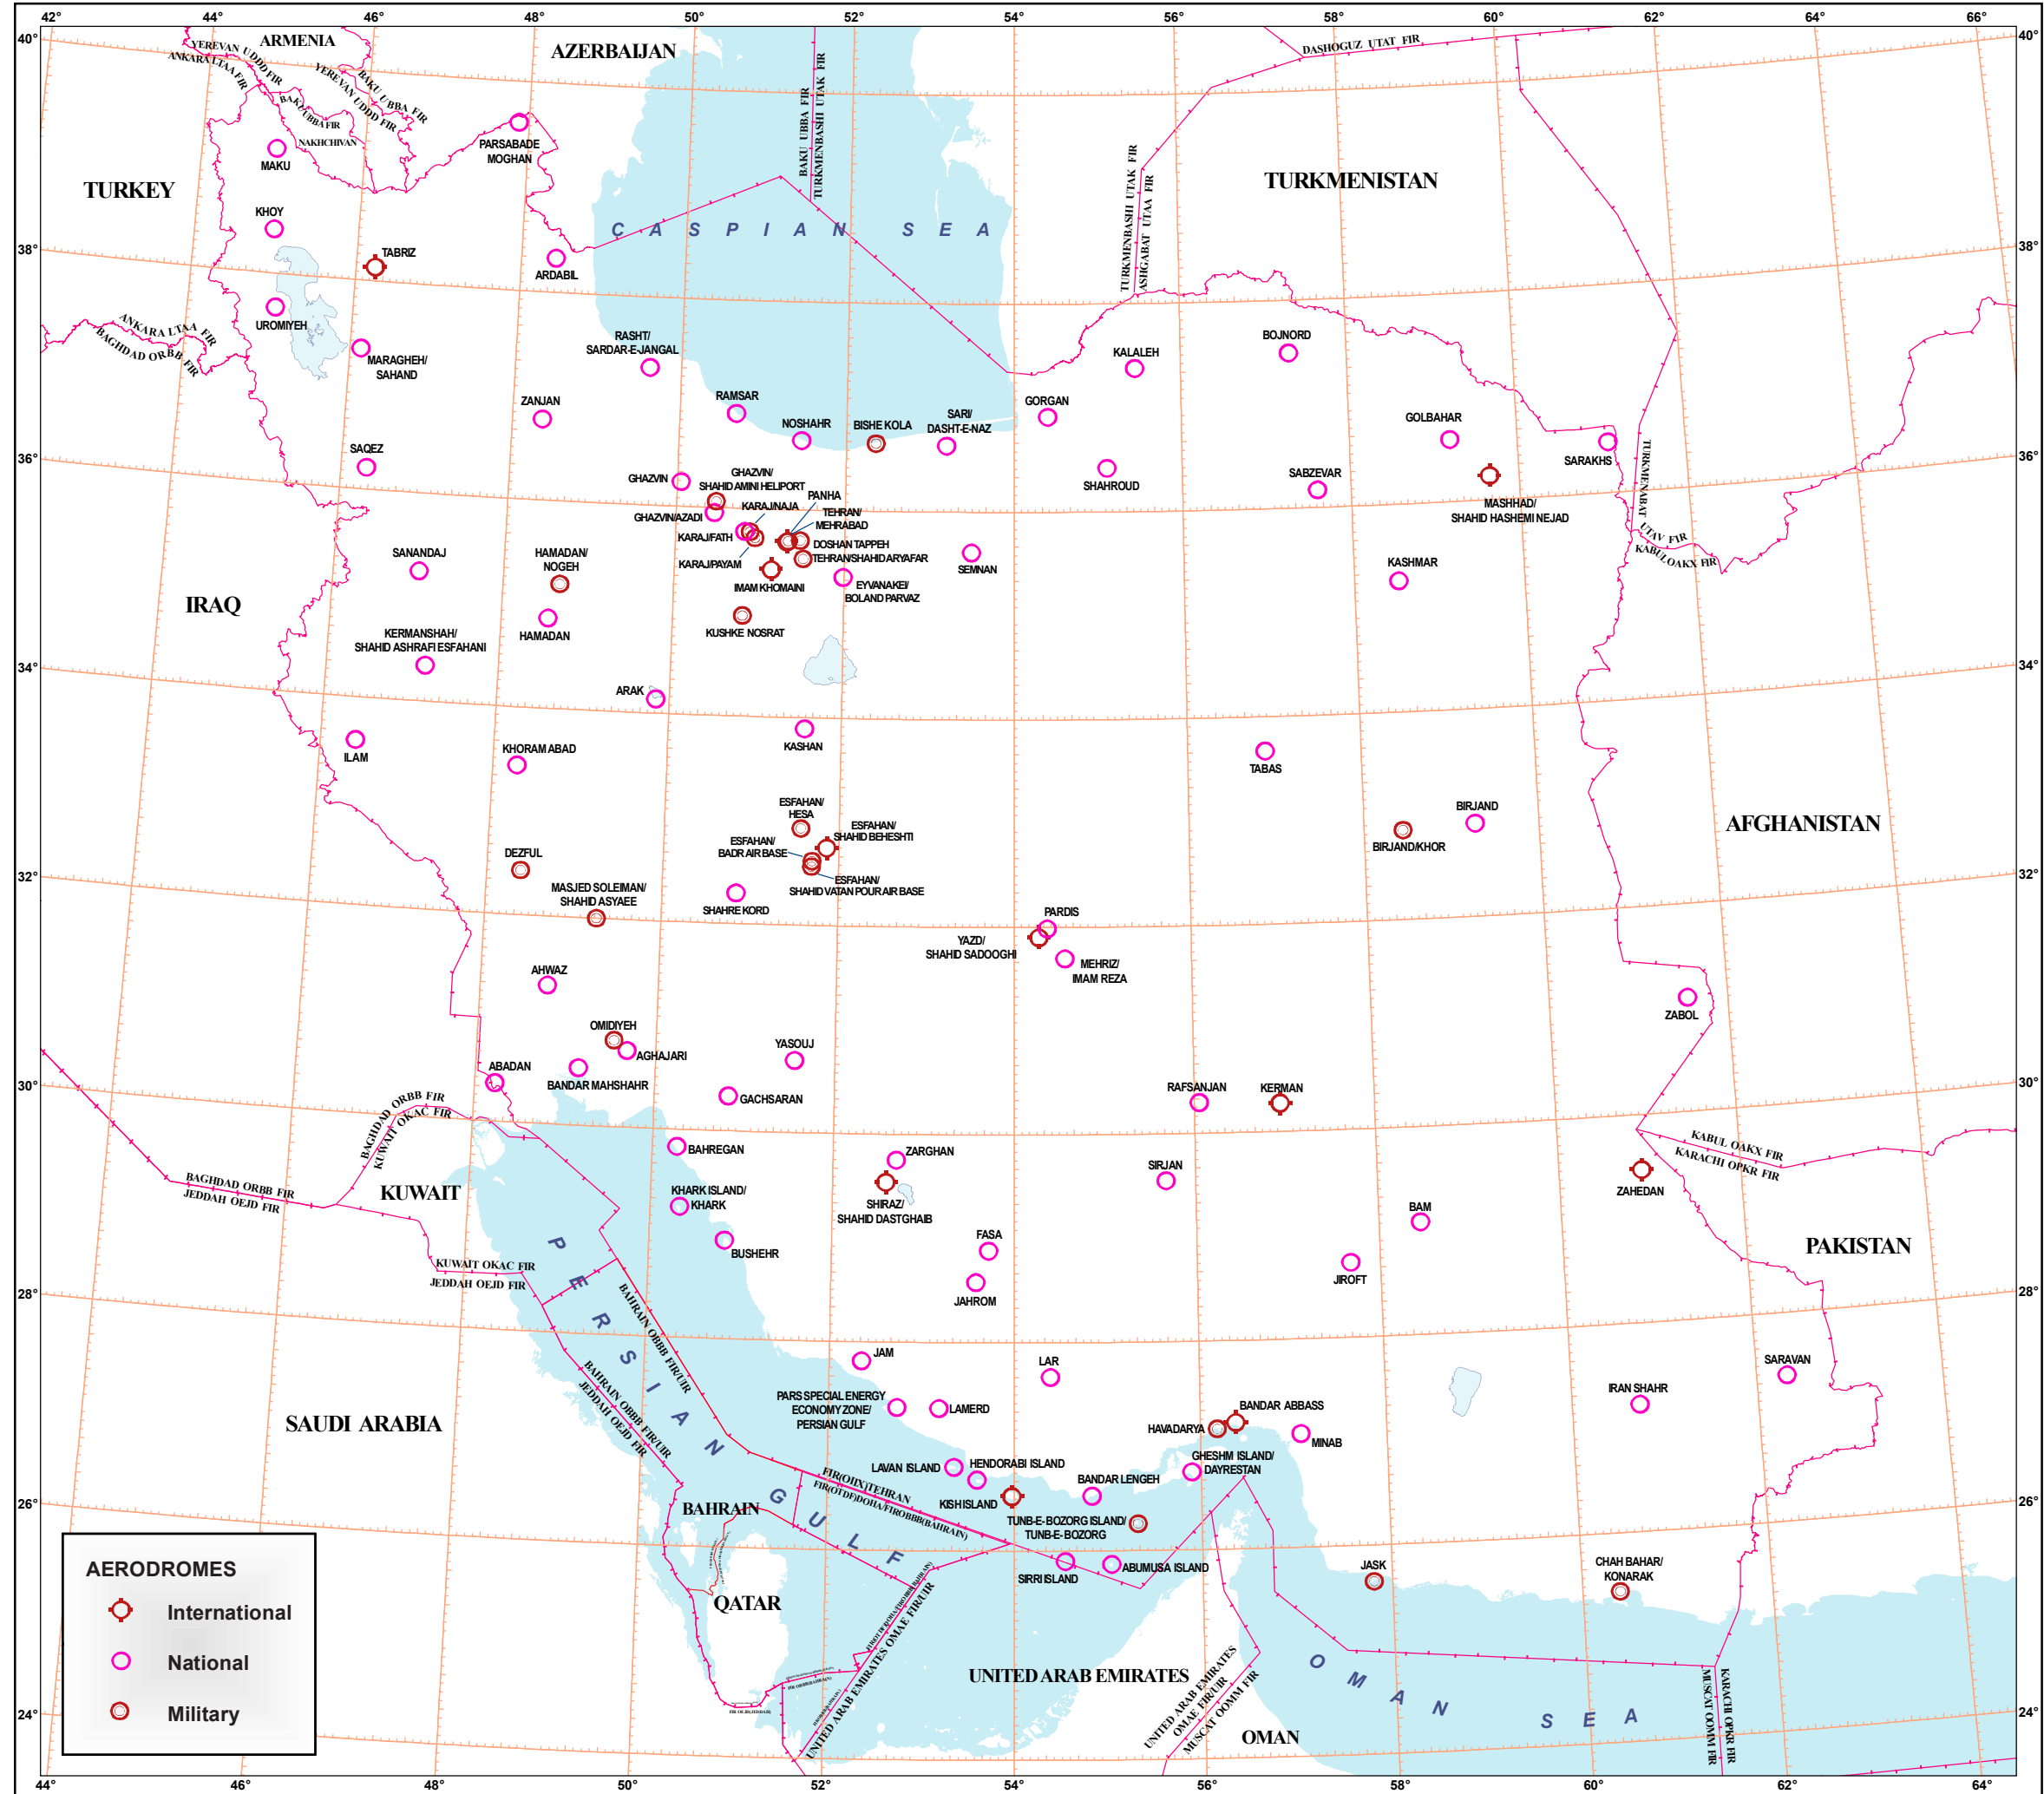

AERODROMES INDEX - CHART

AERODROMES

- International
- National
- Military